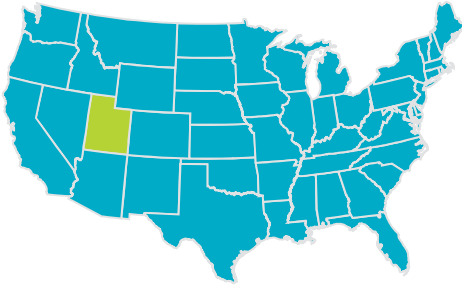

SALT LAKE COMMUNITY COLLEGE (SLCC)

SALT LAKE CITY – UTAH

www.slcc.edu/isa

SMART START