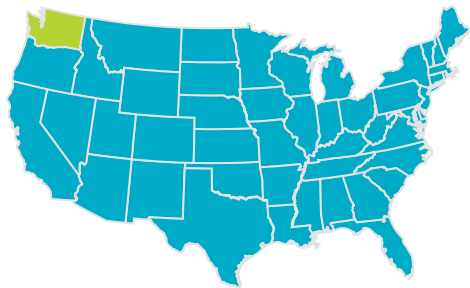

SOUTH SEATTLE COLLEGE (SSC) SEATTLE – WASHINGTON (WA)

www.southseattle.edu/international2/

YOUR FUTURE ON THE RISE!

Top Programs at SSC

- ▶ Art
- ▶ Aviation
- ▶ Aviation Maintenance Management-Airframe
- ▶ Aviation Maintenance Management-Powerplant
- ▶ Aviation Technology
- ▶ Biology
- ▶ Business Administration
- ▶ Business Management
- ▶ Chemistry
- ▶ Computer Science
- ▶ Culinary Arts
- ▶ Economics
- ▶ Engineering
- ▶ English as a Second Language (ESL) Program
- ▶ Horticulture
- ▶ Hospitality and Tourism
- ▶ Journalism
- ▶ Liberal Arts
- ▶ Music
- ▶ Natural Science
- ▶ Pre-Medicine
- ▶ Psychology
- ▶ Wine Making
- ▶ Wine Marketing and Food and Wine Pairing

International Office

Gene Baker
P: 206-934-5360
E: CIE@Seattlecolleges.edu

PLUS

Transfer University Partners!

- ▶ Seattle University - SU
- ▶ University of Washington UW
- ▶ Western Washington University - WWU
- ▶ Embry Riddle Aeronautical University - ERAU
- ▶ University of Nevada Las Vegas - UNLV

Top Transfer universities

- ▶ University of California Berkeley
- ▶ University of Washington
- ▶ University of California Los Angeles

Why attend SOUTH SEATTLE COLLEGE (SSC)

- State institution with wide range of 2+2 Transfer Programs and Professional & Technical Programs
- Intensive English Program
- Bachelor of Applied Science Degrees
- Located in quiet West Seattle residential area with 15 minutes bus ride to downtown Seattle
- Superb student services in our Center for International Education for academic advising, activities, university transfer and immigration issues