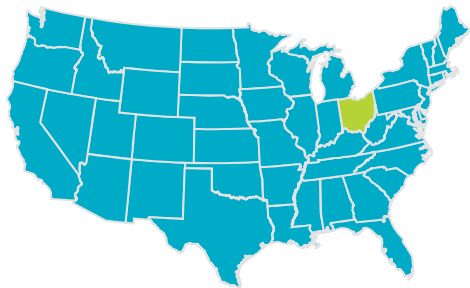

LORAIN COUNTY COMMUNITY COLLEGE

ELYRIA - OHIO

www.lorainccc.edu/international

WE ARE THE COMMUNITY'S COLLEGE

Why attend LORAIN COUNTY COMMUNITY COLLEGE

- Over 100 academic programs
- Undergraduate research spanning many disciplines including cancer research and micro-electromechanical systems (MEMS).
- High quality education at affordable rates
- A well established University Partnership provides direct transfer to over 50 bachelor and master degree programs
- University transfer fairs are offered several times annually on campus
- Welcoming faculty and staff provide individualized attention to students

Special transfer scholarships with University of Cincinnati

LORAIN COUNTY COMMUNITY COLLEGE (LCCC)

Top Programs at LCCC

- ▶ Accounting
- ▶ Art
- ▶ Art Computer Graphics
- ▶ Business Administration
- ▶ Business Management
- ▶ Computer Business Applications
- ▶ Computer Graphics
- ▶ Computer Information Systems
- ▶ Computer Programming
- ▶ Computer Science
- ▶ Computer Software Applications Specialist
- ▶ Digital Media
- ▶ Early Childhood Intervention Assistant
- ▶ Entrepreneurship
- ▶ Graphic Design
- ▶ Liberal Arts - Arts & Humanities
- ▶ Liberal Arts - Social & Behavioral Science
- ▶ Marketing Management
- ▶ Nursing-RN
- ▶ Supply Chain Management

- ▶ Cleveland State University (CSU)
- ▶ Kent State University (KSU)
- ▶ University of Toledo (UT)
- ▶ University of Cincinnati (UC)
- ▶ Ohio State University (OSU)

Top universities students have transferred to: